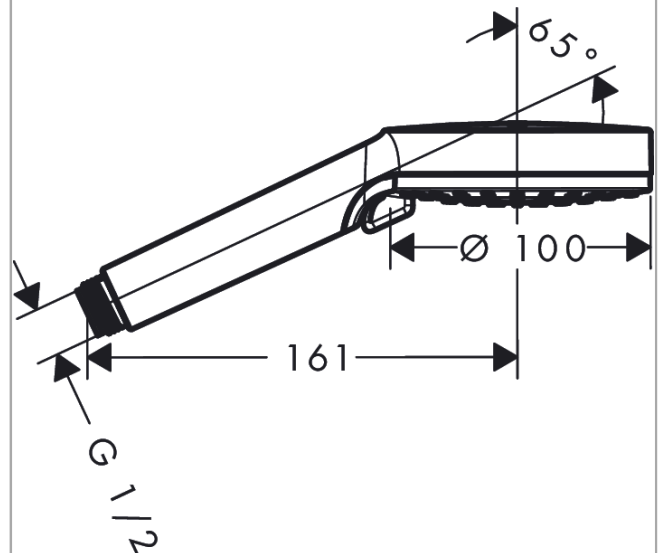

Vernis Blend

Hand shower Vario Green

Surfaces: **Chrome** Article Number: **26090000**

Description

product features

- shower head size: 100 mm
- spray type: Rain, IntenseRain
- spray type adjustment by turning spray disc
- easy cleanable plastic spray disc
- maximum flow rate at 3 bar: 5,2 l/min
- minimum flow pressure: 1 bar
- with internal water conduction
- rinseable screen seal
- connection thread G ½
- connection dimension: DN15

Technology

Product image

Scale drawing

Flowchart

The consumption was measured in combination with the appropriate fittings (thermostat/mixer/in-wall valve) to reflect actual application in practice.

Vernis Blend
Hand shower Vario Green
Surfaces: **Chrome** Article Number: 26090000

Exploded Drawing

Year of production: >01/21

Vernis Blend
Hand shower Vario Green
 Surfaces: **Chrome** Article Number: **26090000**

Spare part list

Year of production: >01/21

Pos.	Description	Article Number	Price	PU
1	filter packing	94246000	-	1