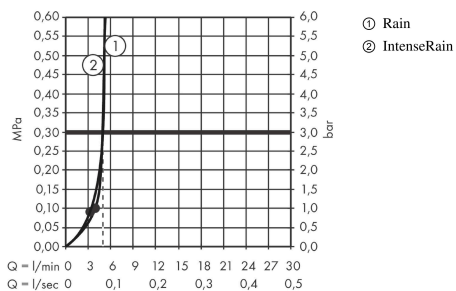

Vernis Blend

Hand shower Vario Green

Surfaces: **Chrome** Article Number: **26090000**

Description

product features

- shower head size: 100 mm
- spray type: Rain, IntenseRain
- spray type adjustment by turning spray disc
- easy cleanable plastic spray disc
- maximum flow rate at 3 bar: 5,2 l/min
- minimum flow pressure: 1 bar
- with internal water conduction
- rinseable screen seal
- connection thread G ½
- connection dimension: DN15

Technology

Product image

Scale drawing

Flowchart

The consumption was measured in combination with the appropriate fittings (thermostat/mixer/in-wall valve) to reflect actual application in practice.

Vernis Blend
Hand shower Vario Green
Surfaces: **Chrome** Article Number: 26090000